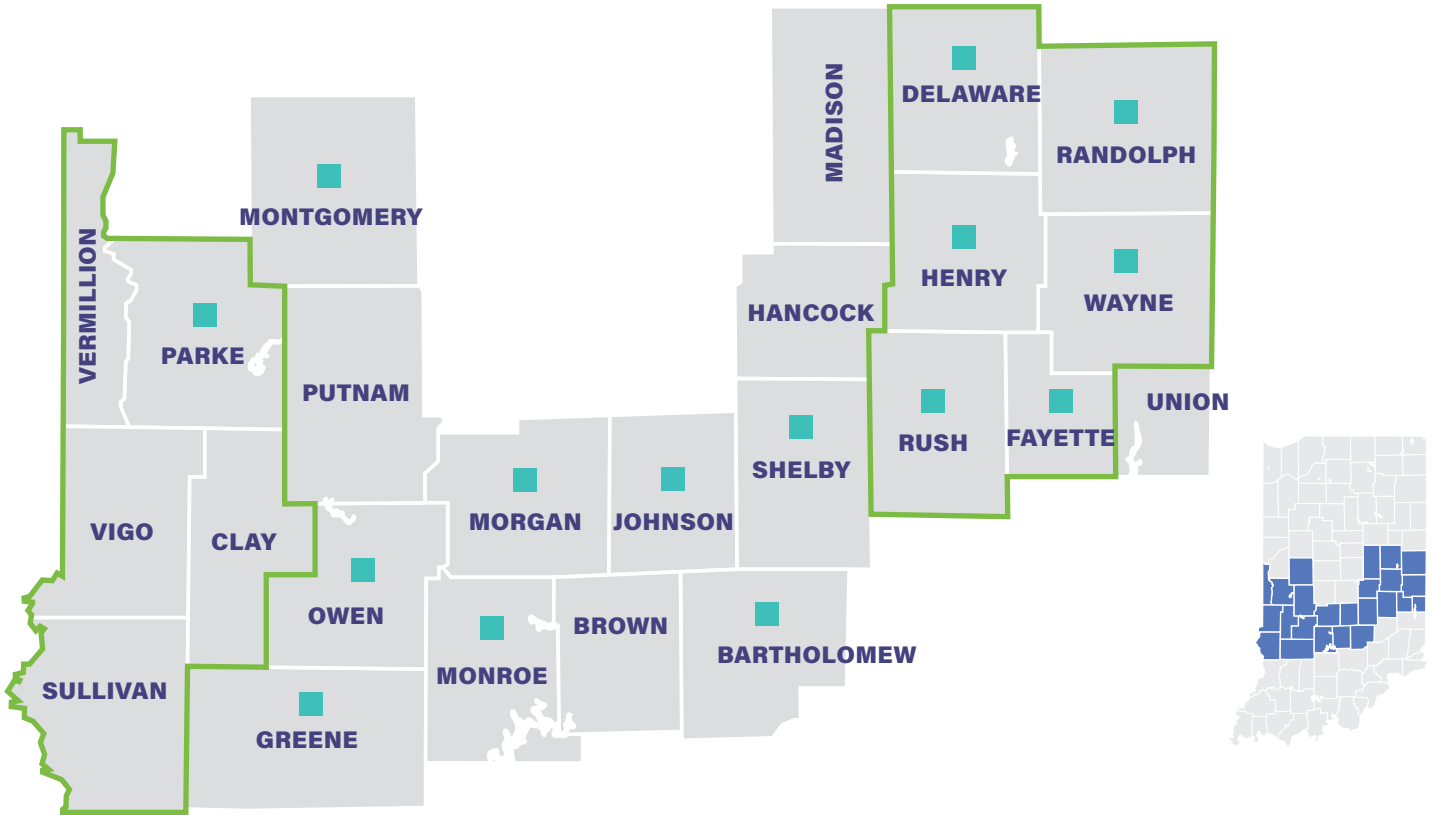

# COALITION CONTACTS & LOCATIONS

<p><b>BARTHOLOMEW</b></p> <p><b>Early Learning Coalition</b> Christine Waters cwaters38@ivytech.edu</p>	<p><b>DELAWARE</b></p> <p><b>Muncie BY5</b> Missy Modisett missy@muncieby5.org</p>	<p><b>FAYETTE</b></p> <p><b>Fayette County Early Learning Coalition</b> Billie Watkins bjwatkins1989@gmail.com</p>	<p><b>GREENE</b></p> <p><b>Greene County Alliance</b> Emily Cook emily@greencountyfoundation.org</p>	<p><b>HENRY</b></p> <p><b>Henry County Child Care Network</b> Liane Nickey lnickey@hclcnetwork.com</p>
<p><b>JOHNSON</b></p> <p><b>Johnson County Early Learning Coalition</b> Dawn Underwood dawn@elcwhiteland.com</p>	<p><b>MONROE</b></p> <p><b>Monroe County Smart Start</b> Jennifer Myers jennifer@cfbmc.org</p>	<p><b>MONTGOMERY</b></p> <p><b>Montgomery County Early Learning Coalition</b> Lisa Walter lisa@mccf-in.org</p>	<p><b>MORGAN</b></p> <p><b>Early Learning Coalition of Morgan County</b> Dawn Underwood dawn@elcwhiteland.com</p>	<p><b>OWEN</b></p> <p><b>Owen County Childcare Alliance</b> Marce King marce@myowencountychamber.com</p>
<p><b>PARKE</b></p> <p><b>Parke County Early Care and Education Coalition</b> Marci Graves parkecountyeccecoordinator@gmail.com</p>	<p><b>RANDOLPH</b></p> <p><b>Randolph Child Care Coalition</b> Lanett Clark lanett.clark@randolphcountyunited.com</p>	<p><b>RUSH</b></p> <p><b>Rush County First5</b> info@rushelc.org</p>	<p><b>SHELBY</b></p> <p><b>Shelby County Early Learning Coalition</b> Allison Coburn allison@earlylearningshelbycounty.com</p>	<p><b>WAYNE</b></p> <p><b>Early Childhood Coalition for Wayne County Kids</b> Pat Heiny/Dr. Nancy Green patheiny@aol.com DRNancyLGreen@gmail.com</p>
<p><b>REGIONAL</b></p> <p><b>Birth-5 Regional Coalition</b> Delaware, Randolph, Henry, Wayne, Rush, Fayette</p>	<p><b>REGIONAL</b></p> <p><b>Success by 6</b> Clay, Parke, Sullivan, Vermillion, Vigo</p>			